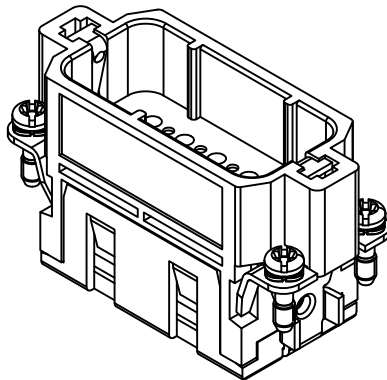

B

B

C

C

D

D

Panel cut out

 InKonn® InKonn (Suzhou) Electric Technology Co.,Ltd.	 All Dimensions in mm Original Size DIN A4	Date 2022-05-14	Drawing No. TC3763832	Rev. A00	Scale 1:1
	Part No. 10 30 010 2100	Created by Shuxu Huang	Checked by Yiyi Luo	Page 1/1	
Type Name IA-010-CM					