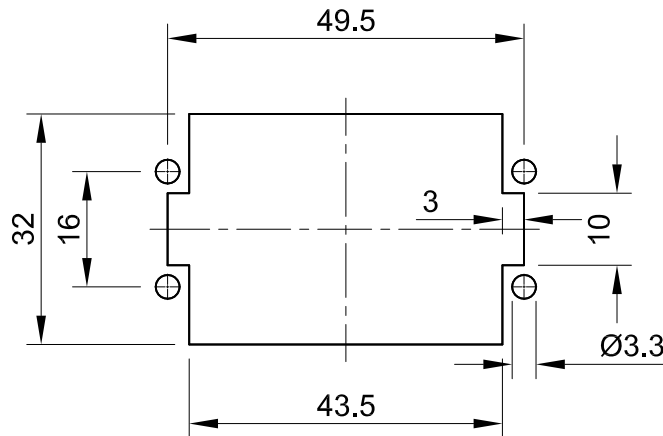

B

B

C

C

D

D

Panel cut out

 InKonn® InKonn (Suzhou) Electric Technology Co.,Ltd.	 All Dimensions in mm Original Size DIN A4	Date 2022-05-14	Drawing No. TC3763832	Rev. A00	Scale 1:1
	Part No. 10 30 010 2100	Created by Shuxu Huang	Checked by Yiyi Luo	Page 1/1	
Type Name IA-010-CM					