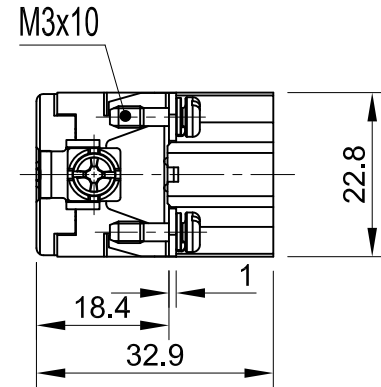

B

B

C

C

D

D

Panel cut out

 InKonn® InKonn (Suzhou) Electric Technology Co.,Ltd.	 All Dimensions in mm Original Size DIN A4	Date 2022-05-14	Drawing No. TC3763832	Rev. A00	Scale 1:1
	Part No. 10 30 010 2100	Created by Shuxu Huang	Checked by Yiyi Luo	Page 1/1	
Type Name IA-010-CM					