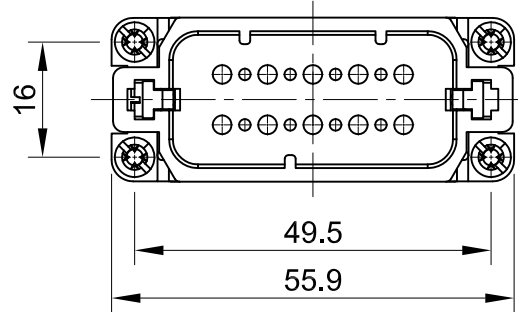

B

B

C

C

D

D

Panel cut out

 InKonn® InKonn (Suzhou) Electric Technology Co.,Ltd.	 All Dimensions in mm Original Size DIN A4	Date 2022-05-14	Drawing No. TC3763832	Rev. A00	Scale 1:1
	Part No. 10 30 010 2100	Created by Shuxu Huang	Checked by Yiyi Luo	Page 1/1	
Type Name IA-010-CM					